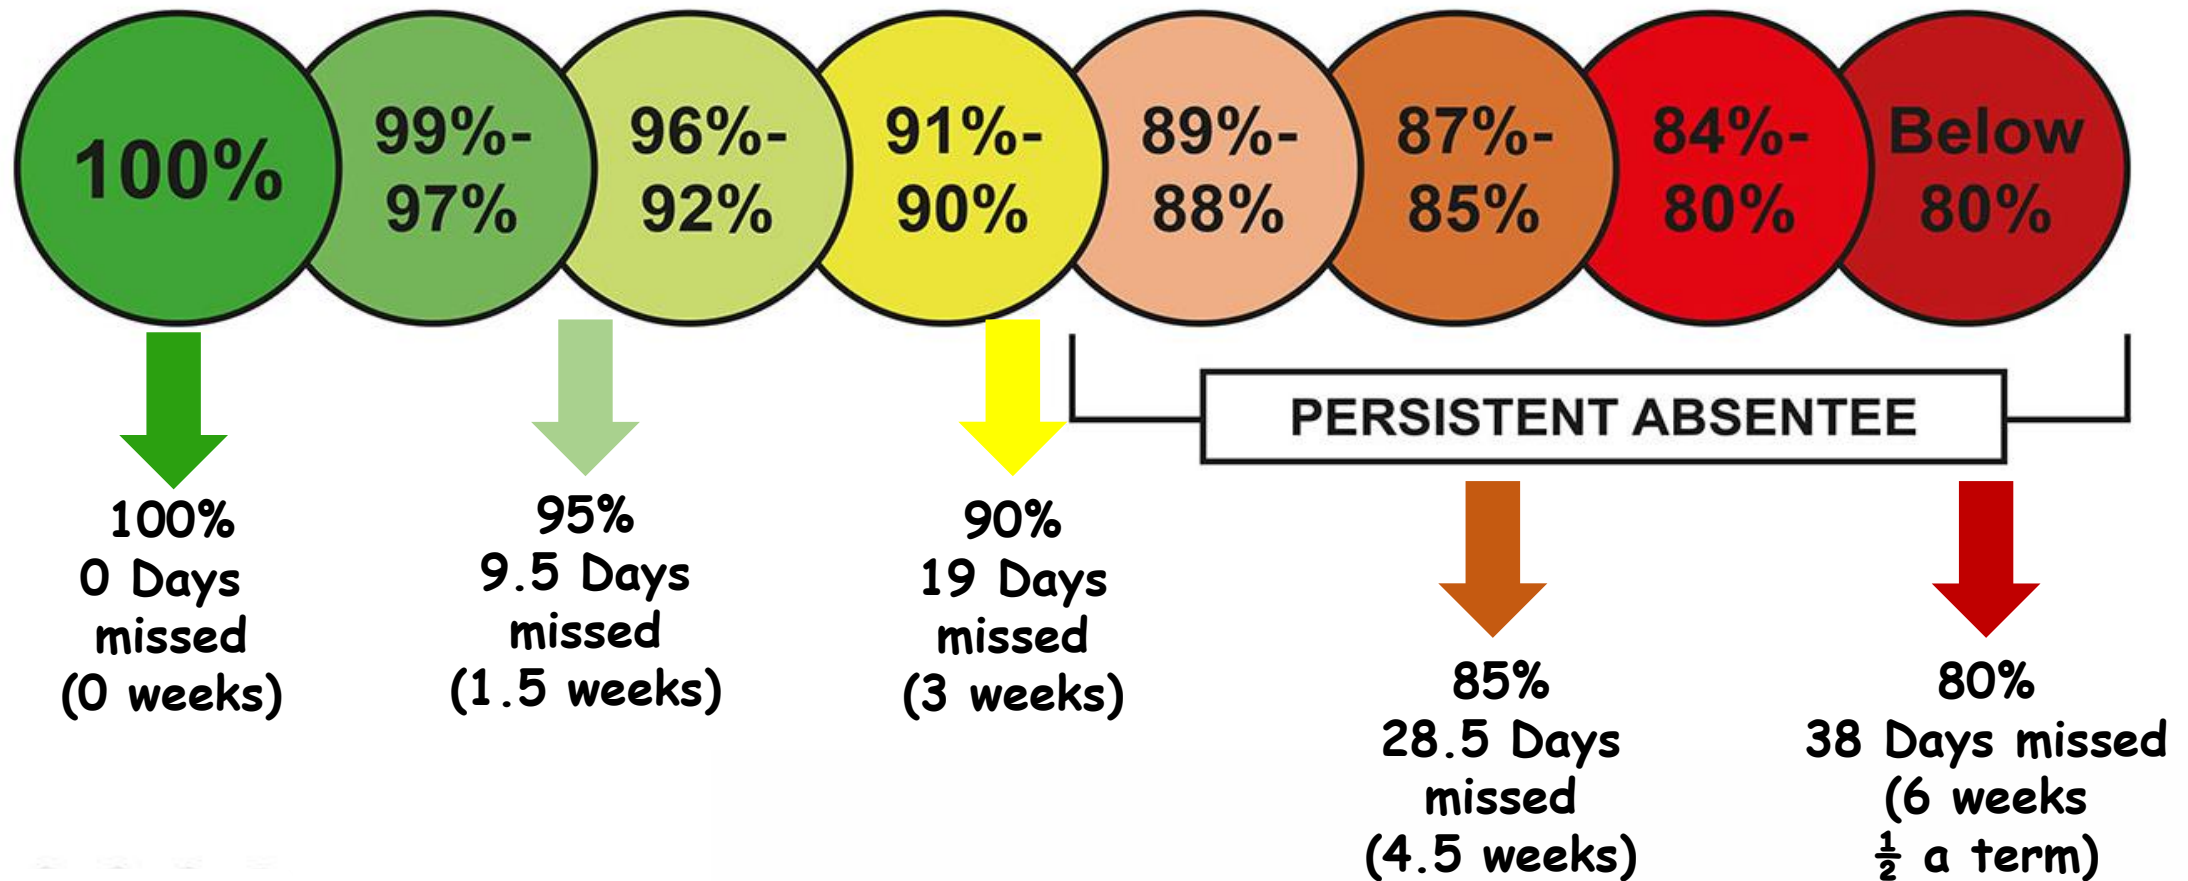

How does my attendance impact me?

Every absence is a day of missed learning.

How does my Punctuality impact me?

If you are late by the number below each and every day...

...this is how much learning time you would have missed, by the end of the year.

5 Minutes	➔	<u>3 school days</u>
10 Minutes	➔	<u>6.5 school days</u>
15 Minutes	➔	<u>10 school days</u>
20 Minutes	➔	<u>13 school days</u>
30 Minutes	➔	<u>19 school days</u>